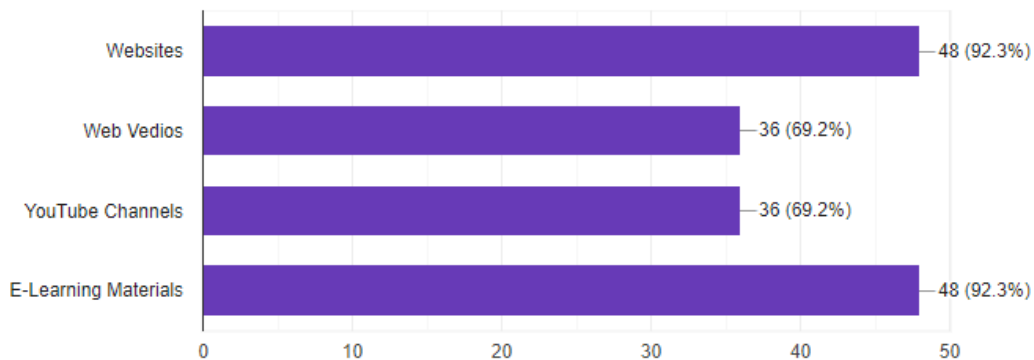

ICT facilities are used by most of the teachers of our institute from various department.

Laptop & Computer Desktop are used by most of the teachers as an ICT tool.

E-learning Materials and different learning websites are used by most of the teachers as an e-resource.