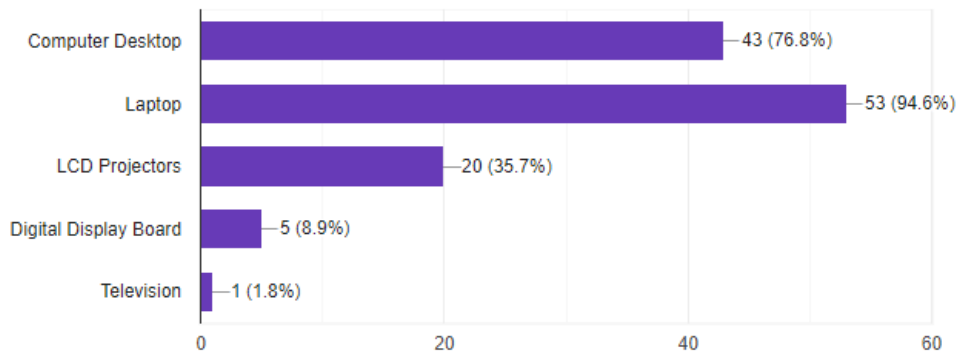

ICT facilities are used by most of the teachers of our institute from various department.

Laptop & Computer Desktop are used by most of the teachers as an ICT tool.

E-learning Materials and different learning websites are used by most of the teachers as an e-resource.