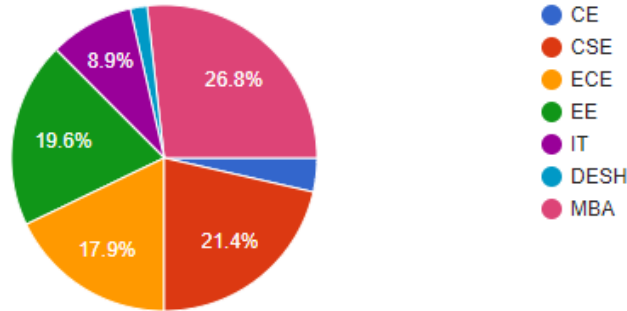

ICT facilities are used by most of the teachers of our institute from various department.

Laptop & Computer Desktop are used by most of the teachers as an ICT tool.

E-learning Materials and different learning websites are used by most of the teachers as an e-resource.