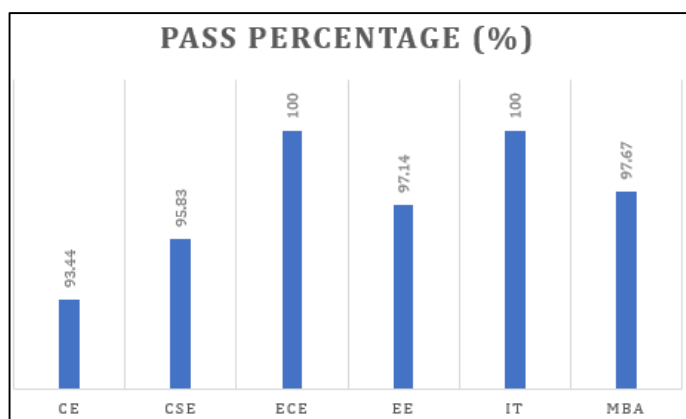

Pass Percentage

Academic Year: 2020-21

Consolidate Table: Under Graduate (UG)

Branch	Program Name	Program Code	Number of Students appear in the Final Exam	Number of Students passed in the Final Exam	Pass Percentage (%)
CE	CIVIL ENGINEERING	13	61	57	93.44
CSE	COMPUTER SCIENCE & ENGINEERING	1	96	92	95.83
ECE	ELECTRONICS & COMMUNICATION ENGINEERING	3	50	50	100.00
EE	ELECTRICAL ENGINEERING	16	70	68	97.14
IT	INFORMATION TECHNOLOGY	2	28	28	100.00

Consolidate Table: Post Graduate (PG)

Branch	Program Name	Program Code	Number of Students appear in the Final Exam	Number of Students passed in the Final Exam	Pass Percentage (%)
MBA	MASTER OF BUSINESS ADMINISTRATION	9	43	42	97.67

(Signature)
Principal
Siliguri Institute of Technology

Branch wise Pass Percentage (2020-21)