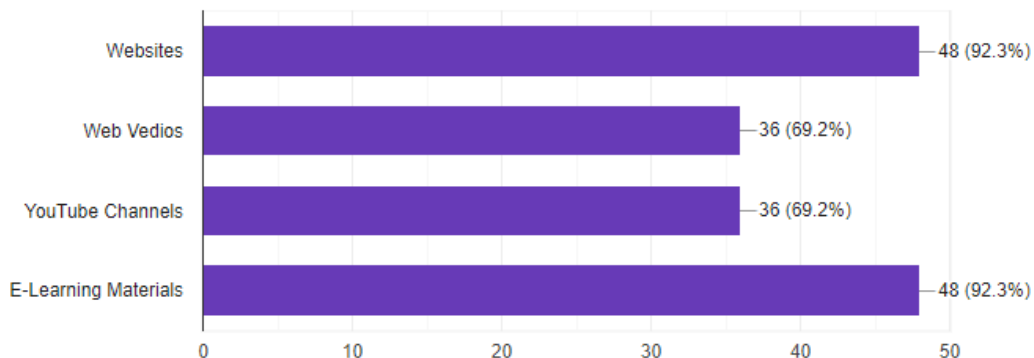

ICT facilities are used by most of the teachers of our institute from various department.

Laptop & Computer Desktop are used by most of the teachers as an ICT tool.

E-learning Materials and different learning websites are used by most of the teachers as an e-resource.